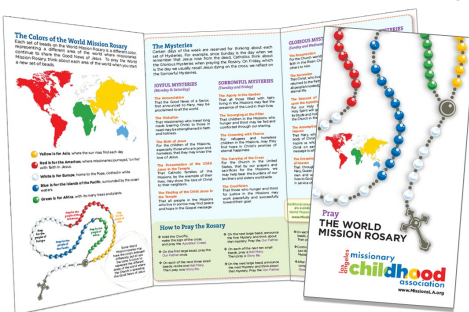

World Mission Rosary Poster & Student Prayer Pamphlet

- (1) World Mission Rosary Poster (one per class)
- (2) The Student pamphlet explains the meaning and history of the World Mission Rosary while highlighting "prayer for the world." (one pamphlet per student)

☐ WMR Poster   ☐ Pamphlet   ☐ English pamphlet

List quantities needed in each box field

☐ Spanish pamphlet